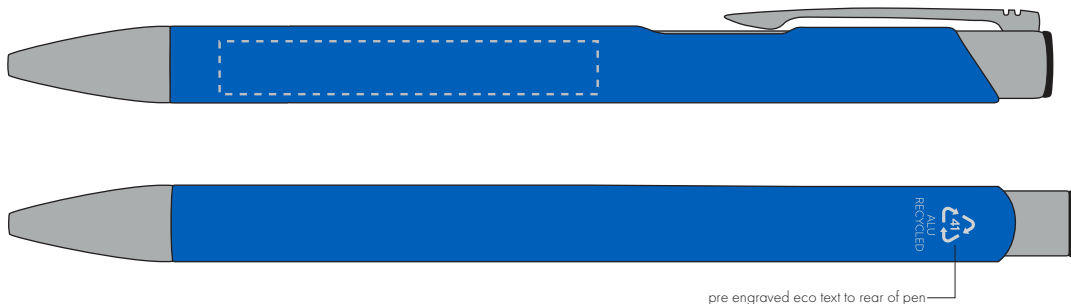

Your Ref:  
Our Ref:Quantity:  
Version: 1Product Code: TPC982001  
Product Colour: ROYAL BLUE**PRINTING CONCERNS:**

We stock this item in the following colours

**PANTONE REFERENCE(S)**

- Colour 1
- Colour 2
- Colour 3
- Colour 4

ARTWORK SCALE 100%

ARTWORK SCALE 100%  
Side Print Area:  
50mm x 7mm

pre engraved eco text to rear of pen

Product Image for visualisation  
- colours may vary

The dashed line is to demonstrate print area and will not appear on your printed item